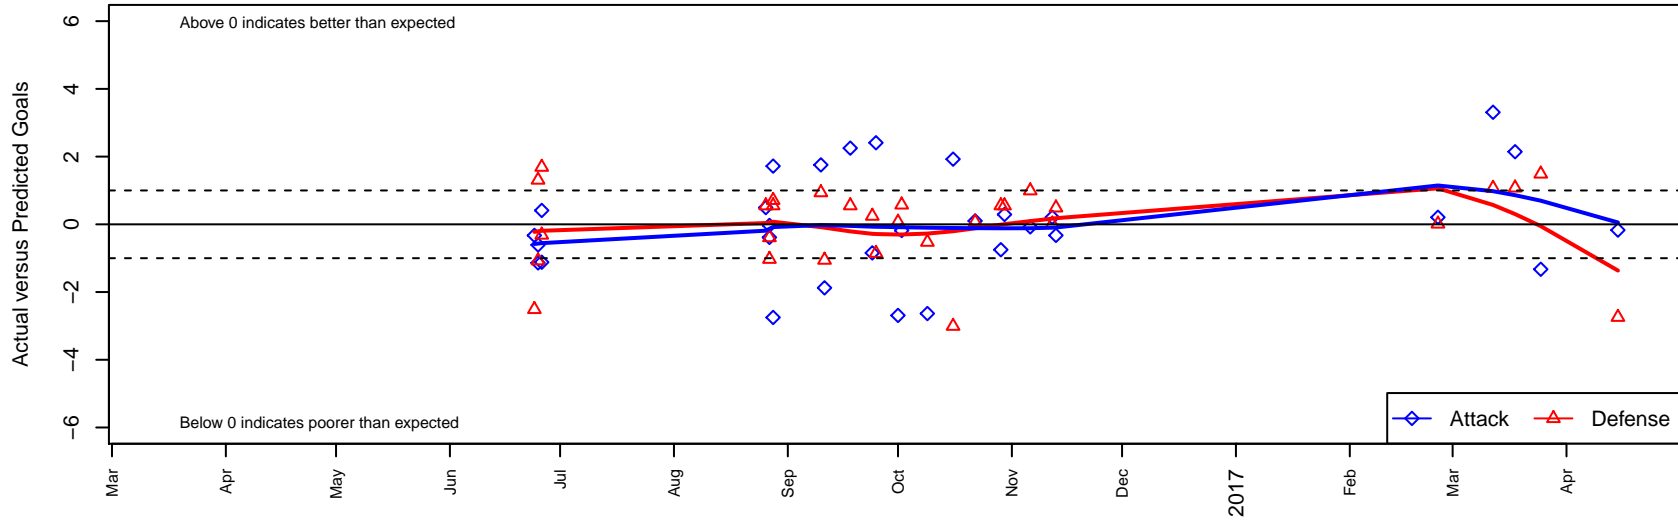

# Washington Timbers White 2 G03

Washington Timbers  
 Vancouver, WA  
 G03 total strength=1033  
 attack=2.86 defense=1.76  
 fall league = PTT G03 Div 2 White  
 spr league = Spr OYS G03 Div 2 Red

alt names used:  
 WA Timbers 03G White 2  
 WA Timbers FC 03G Whites 2  
 WA Timbers FC G03 White 2  
 WA Timbers 03G White 2  
 WA Timbers 03G White 2

Venues played:  
 2016 Clash At the Border Silver/Bronze U14  
 2016 Summer Slam Plat/Gold/Silver/Bronze U1  
 2016 PTT G03 Division 2 White  
 2016 OYS Founders Cup G03  
 2016 Spr OYS G03 Division 2 Red

**Washington Timbers White 2 G03**  
 Dots are actual minus expected GF (blue circles) and GA (red triangles).  
 Blue line is smoothed change in attack strength. Red is smoothed change in defense strength.

**attack and defense variance (black dot)  
relative to other teams  
and top 10 in region**

**attack and defense rating  
relative to others at age  
and all opponents in last 13 months**

**Performance relative to 13 month average**