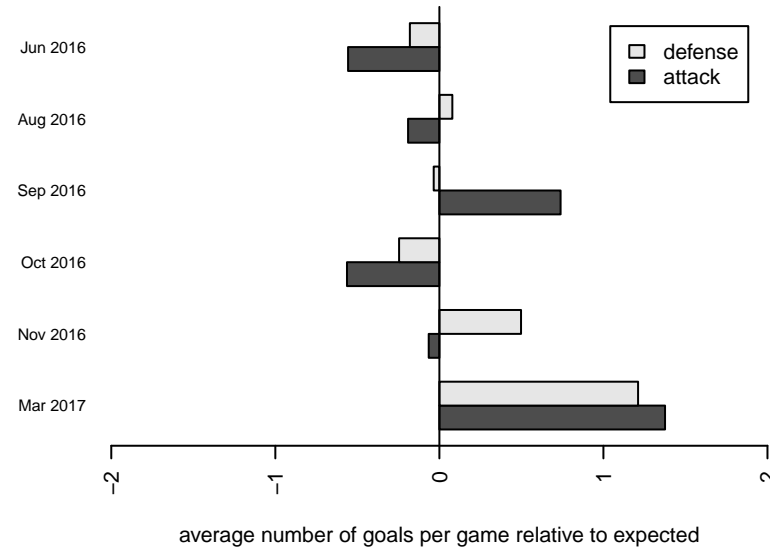

Performance relative to 13 month average