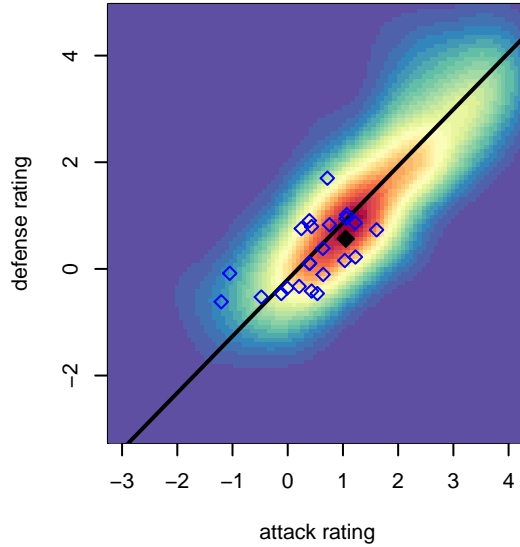

# Washington Timbers White 2 G03

Washington Timbers  
 Vancouver, WA  
 G03 total strength=1033  
 attack=2.86 defense=1.76  
 fall league = PTT G03 Div 2 White  
 spr league = Spr OYS G03 Div 2 Red

alt names used:  
 WA Timbers 03G White 2  
 WA Timbers FC 03G Whites 2  
 WA Timbers FC G03 White 2  
 WA Timbers 03G White 2  
 WA Timbers 03G White 2

Venues played:  
 2016 Clash At the Border Silver/Bronze U14  
 2016 Summer Slam Plat/Gold/Silver/Bronze U1  
 2016 PTT G03 Division 2 White  
 2016 OYS Founders Cup G03  
 2016 Spr OYS G03 Division 2 Red

**Washington Timbers White 2 G03**  
 Dots are actual minus expected GF (blue circles) and GA (red triangles).  
 Blue line is smoothed change in attack strength. Red is smoothed change in defense strength.

**attack and defense variance (black dot)  
relative to other teams  
and top 10 in region**

**attack and defense rating  
relative to others at age  
and all opponents in last 13 months**

**Performance relative to 13 month average**