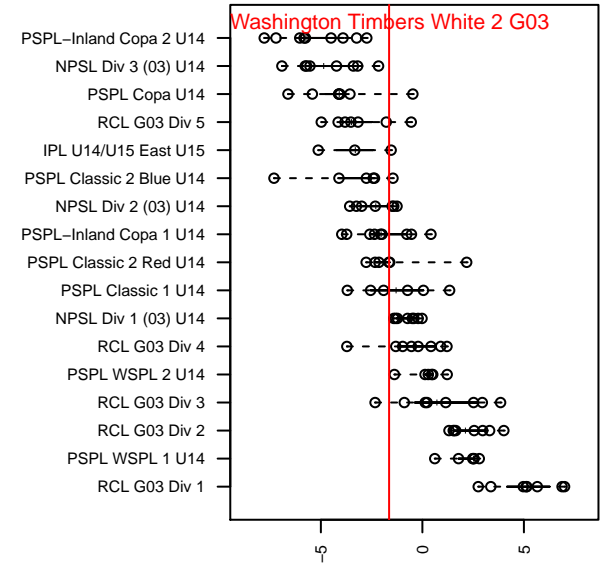

# Washington Timbers White 2 G03

Washington Timbers  
 Vancouver, WA  
 G03 total strength=1033  
 attack=2.86 defense=1.76  
 fall league = PTT G03 Div 2 White  
 spr league = Spr OYS G03 Div 2 Red

alt names used:  
 WA Timbers 03G White 2  
 WA Timbers FC 03G Whites 2  
 WA Timbers FC G03 White 2  
 WA Timbers 03G White 2  
 WA Timbers 03G White 2

Venues played:  
 2016 Clash At the Border Silver/Bronze U14  
 2016 Summer Slam Plat/Gold/Silver/Bronze U1  
 2016 PTT G03 Division 2 White  
 2016 OYS Founders Cup G03  
 2016 Spr OYS G03 Division 2 Red

**Washington Timbers White 2 G03**  
 Dots are actual minus expected GF (blue circles) and GA (red triangles).  
 Blue line is smoothed change in attack strength. Red is smoothed change in defense strength.

**attack and defense variance (black dot)  
relative to other teams  
and top 10 in region**

**attack and defense rating  
relative to others at age  
and all opponents in last 13 months**

**Performance relative to 13 month average**