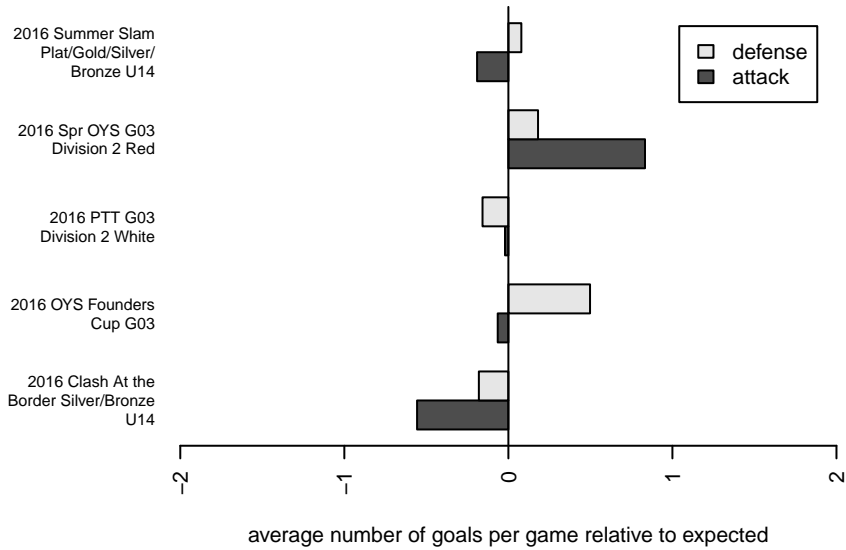

# Washington Timbers White 2 G03

Washington Timbers  
 Vancouver, WA  
 G03 total strength=1033  
 attack=2.86 defense=1.76  
 fall league = PTT G03 Div 2 White  
 spr league = Spr OYS G03 Div 2 Red

alt names used:  
 WA Timbers 03G White 2  
 WA Timbers FC 03G Whites 2  
 WA Timbers FC G03 White 2  
 WA Timbers 03G White 2  
 WA Timbers 03G White 2

**Washington Timbers White 2 G03**  
 Dots are actual minus expected GF (blue circles) and GA (red triangles).  
 Blue line is smoothed change in attack strength. Red is smoothed change in defense strength.

**attack and defense variance (black dot)  
relative to other teams  
and top 10 in region**

**attack and defense rating  
relative to others at age  
and all opponents in last 13 months**

**Performance relative to 13 month average**